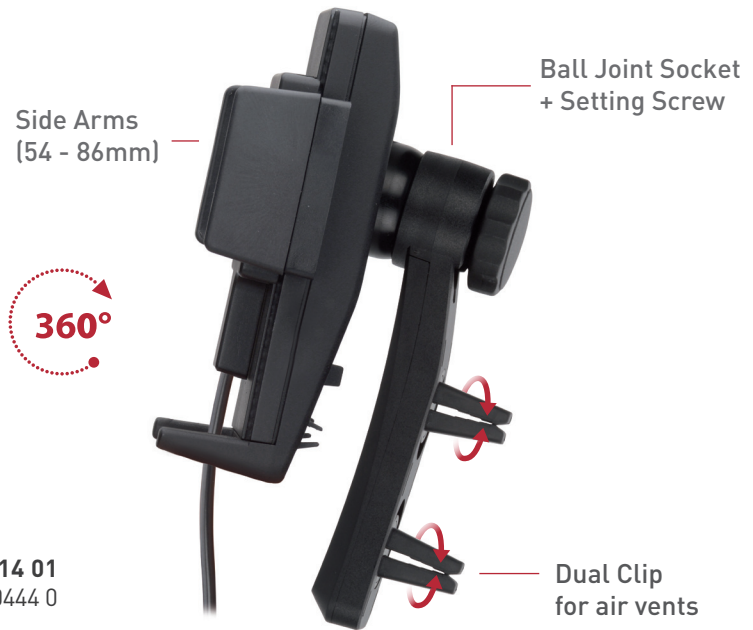

UNIVERSAL SMARTPHONE HOLDER

INDUCTION WIRELESS CHARGING

HR-Art. #235 114 01
EAN 4 054 766 00444 0

TECHNICAL SPECIFICATIONS

WIRELESS CHARGER

Input power	5V/1.5A, 9V/1.6A
Output power	5W | 7.5W | 10W
Charging efficiency	75%
Working frequency	110 – 205KHz
Number of coil	Single coil
FOD function	Support
Protection function	Overcurrent, Overheat & Short Circuit
Charging distance	< 8mm
Working temperature	< 60°
Cable length	1.5m with interface USB A
Size	78 x 53 x 12 mm
Weight	65 g
Housing material	ABS
Colour	Black
Certificates	CE, FCC, RoHS, REACH

USB CAR CHARGER

Input	DC 12-24V
Output	Max. 30W
USB output port	2
Port 1	5V/3A, 9V/2A, 12V/1.5A
Port 2	5V/2.4A
Size	31 x 24 x 60 mm
Weight	25 g
Colour	Black
Housing material	ABS
Certificates	CE, FCC, RoHS, REACH

FAST CHARGING 5W | 7,5W | 10W